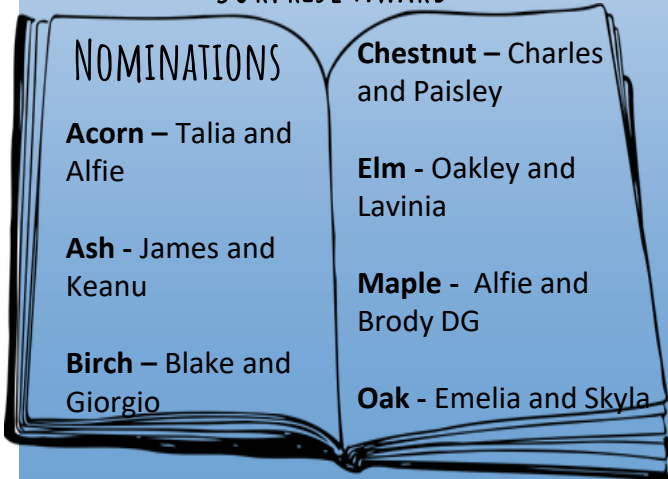

Acorn – Marcie and Kovey

Ash – Dante and James

Birch – Charlie and Evie-Joyce

Chestnut – Taliyah and Oscar

Elm - Kalel and Khadijah

Maple – Alisha and Ava-Rae

Oak – Phoebe and Alfie

PRIDE Champions

Chestnut- Lily

STAR READER...

WILLOW'S STAR READER SPECIAL SURPRISE AWARD

Each week teachers will nominate a star reader from their class. A star reader is someone who has shown progress in reading, shown enjoyment of reading someone who has overcome difficulties in reading or shares their love of reading with the class or a friend. At Willow Primary Academy, we know the key to knowledge is reading and we want to inspire a lifelong love of reading! Willow has a special surprise book for the Super Star Reader to take home, keep, read and enjoy!